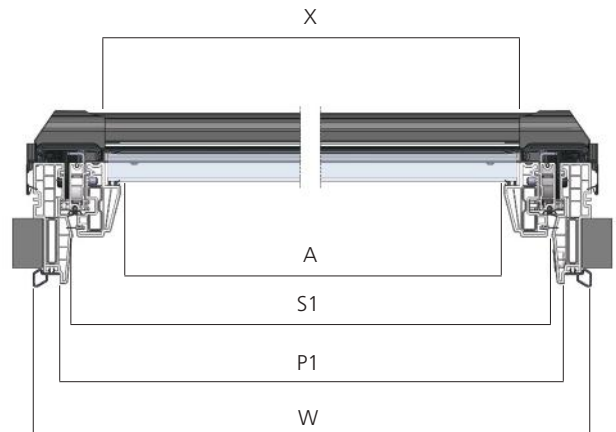

Cross Section

GB

Unit 3 Gateway Road, Burton Gateway,
Burton upon Trent, DE13 8FL

T: +44 (0) 1283 200 158
E: info@keyliteuk.com

NI & ROI

Derryloran Industrial Est. Sandholes Road,
Cookstown, Co. Tyrone, BT80 9LU

T: +44 (0) 28 8675 8921
E: info@keylite.co.uk