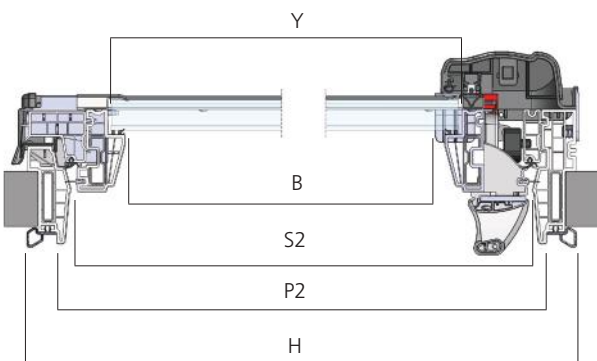

Cross Section

GB

Unit 3 Gateway Road, Burton Gateway,
Burton upon Trent, DE13 8FL

T: +44 (0) 1283 200 158
E: info@keyliteuk.com

NI & ROI

Derryloran Industrial Est. Sandholes Road,
Cookstown, Co. Tyrone, BT80 9LU

T: +44 (0) 28 8675 8921
E: info@keylite.co.uk