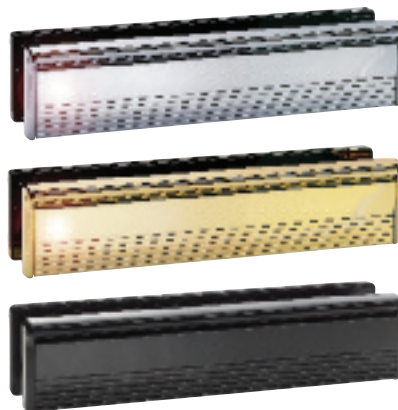

'URN' STYLE DOOR KNOCKERS

Available in Chrome effect and Brass effect.

CONTEMPORARY DOOR FURNITURE RANGE

The Howarth range of door handles are available in Polished Chrome effect (shown above left) or in a choice of (from above centre clockwise) Polished Brass effect and Satin Chrome effect, Black and White finishes all available at extra cost.

LETTER PLATE

(Below) available in Polished Chrome and Polished Brass effect and Black.

VIEWERS

(Below) available in Chrome, Brass effect and Satin Chrome effect.

SECURITY CHAINS

(Below) available in Chrome and Brass effect.